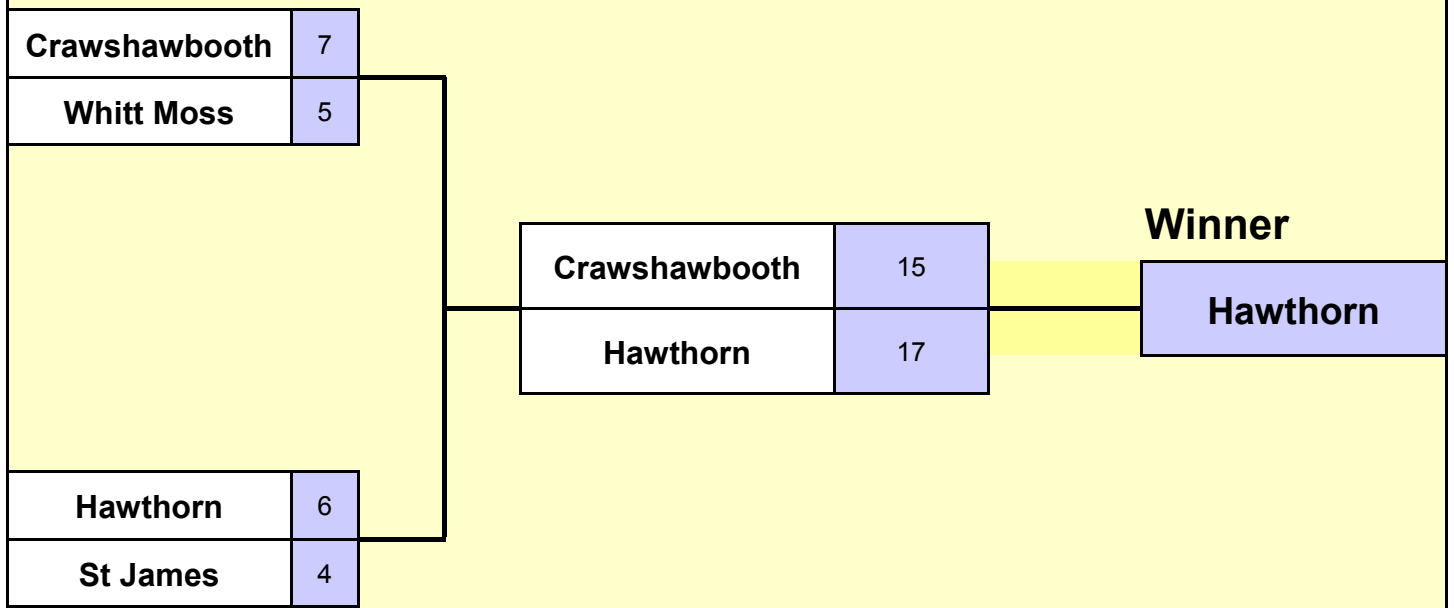

GROUP 1	PI	W	D	L	GF	GA	GD	Pts
Crawshawbooth	11	9	2	0	86	47	39	31
Hawthorn	11	8	2	1	85	44	41	29
St James	11	8	2	1	71	36	35	29
Whitt Moss	11	8	0	3	71	46	25	27
St Andy's	11	5	2	4	60	59	1	23
Haslingden Handball	11	6	0	5	54	53	1	23
Daisyfield	11	4	3	4	68	56	12	22
Shadsworth	11	5	1	5	54	43	11	22
Haslingden Primary	11	3	1	7	36	46	-10	18
St Andrews	11	2	1	8	27	80	-53	16
Helmshore Handball	11	1	0	10	13	86	-73	13
St Columba	11	0	0	11	25	64	-39	11

Final Stages (CUP)